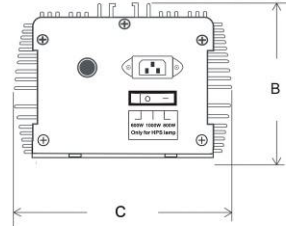

Suitable Bulbs

1000W HPS bulb of America standard

Electrical Performance

Data is based on operating a standard 1000W HPS lamp. Supply power is based on a typically commercial 120V/60Hz.

Model	Rating Voltage (V)	Input Power (W)	Input Current (A)	Power Factor	THD	Safety Voltage (V)	Lamp Power (W)
WEX120-1000B Dimming fixture For Hydroponic	120	1060	8.84	≥ 0.98	$\leq 10\%$	110~240	1000

Dimension

A:455mm B: 97mm C: 135mm

Caution Instructions

- **Only professional persons allowed to do below operation**
- Before assembly & maintenance, please make sure the power is cut off.
- Before connecting the cord, check the voltage is ok, check the cross section of cord is sufficient. Connect earthing cable before connecting other cables.
- This product must be equipped with right HPS and MH lamps as to get higher efficiency, safety and more luminance output.
- The product is for indoor use only.
- Suitable environmental temperature is about $-10\sim+40^{\circ}\text{C}$
- In order to avoid shaking, Digital Ballast should be fixed well. Any falling can cause damage or body hurt