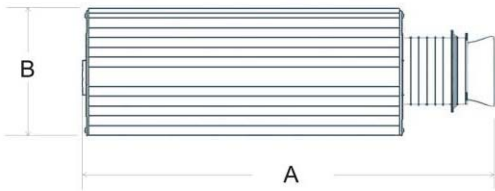

Dimension

A:455mm B: 97mm C: 135mm

Caution Instructions

- **Only professional persons allowed to do below operation**
- Before assembly & maintenance, please make sure the power is cut off.
- Before connecting the cord, check the voltage is ok, check the cross section of cord is sufficient. Connect earthing cable before connecting other cables.
- This product must be equipped with right HPS and MH lamps as to get higher efficiency, safety and more luminance output.
- The product is for indoor use only.
- Suitable environmental temperature is about $-10\sim+40^{\circ}\text{C}$
- In order to avoid shaking, Digital Ballast should be fixed well. Any falling can cause damage or body hurt