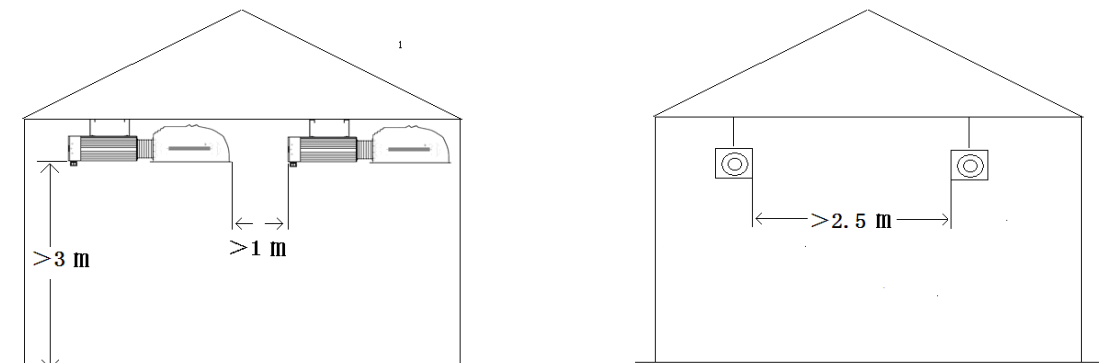

Dimension

A:455mm B: 97mm C: 135mm

Caution Instructions

- **Only professional persons allowed to do below operation**
- Before assembly & maintenance, please make sure the power is cut off.
- Before connecting the cord, check the voltage is ok, check the cross section of cord is sufficient. Connect earthing cable before connecting other cables.
- This product must be equipped with right HPS and MH lamps as to get higher efficiency, safety and more luminance output.
- The product is for indoor use only.
- Suitable environmental temperature is about $-10\sim+40^{\circ}\text{C}$
- In order to avoid shaking, Digital Ballast should be fixed well. Any falling can cause damage or body hurt

Install connecting method (Height,Distance for reference only)

Welthink Lighting

Welthink reserves the right of final interpretation about this document.

Welthink Lighting