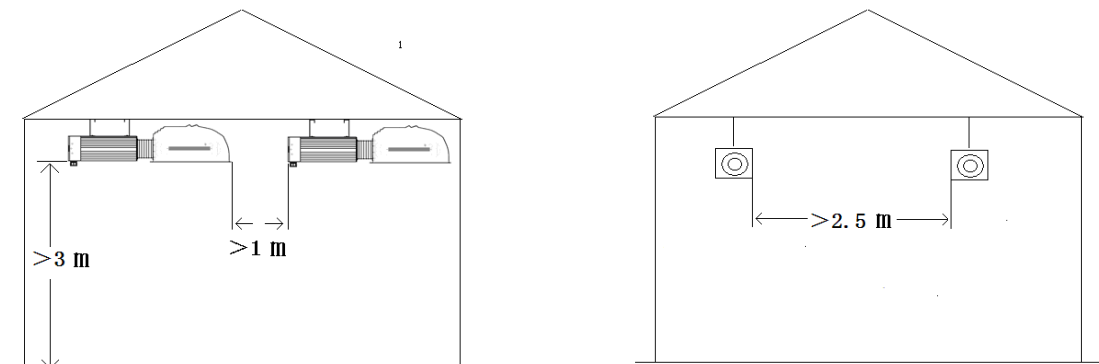

Dimension

A: 450mm B: 97mm C: 135mm

Caution Instructions

- **Only professional persons allowed to do below operation**
- Before assembly & maintenance, please make sure the power is cut off.
- Before connecting the cord, check the voltage is ok, check the cross section of cord is sufficient. Connect earthing cable before connecting other cables.
- This product must be equipped with right HPS and MH lamps as to get higher efficiency, safety and more luminance output.
- The product is for indoor use only.
- Suitable environmental temperature is about $-10\sim+40^{\circ}\text{C}$
- In order to avoid shaking, Digital Ballast should be fixed well. Any falling can cause damage or body hurt

Install connecting method (Height, Distance for reference only)

Welthink Lighting

Welthink reserves the right of final interpretation about this document.

Welthink Lighting