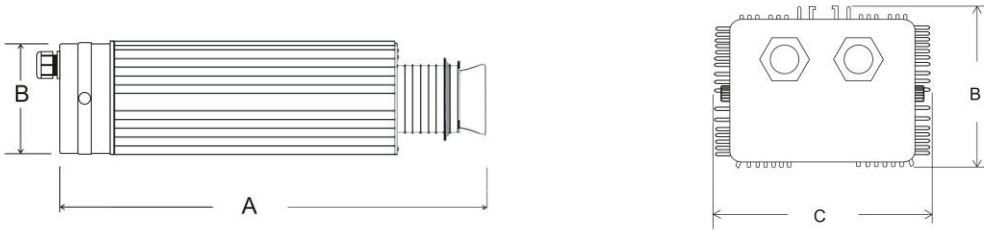

Suitable Bulbs

600W HPS/MH bulb of America and Europe standard

Electrical Performance

Data is based on operating a standard 600W MH/HPS lamp. Supply power is based on a typically commercial 120V/60Hz.

Model	Rating Voltage (V)	Input Power (W)	Input Current (A)	Power Factor	THD	Safety Voltage (V)	Lamp Power (W)
WEX120-600B Fixture For Greenhouse	120	650	5.42	≥ 0.98	$\leq 10\%$	110~240	600

Dimension

A: 450mm B: 97mm C: 135mm

Caution Instructions

- **Only professional persons allowed to do below operation**
- Before assembly & maintenance, please make sure the power is cut off.
- Before connecting the cord, check the voltage is ok, check the cross section of cord is sufficient. Connect earthing cable before connecting other cables.
- This product must be equipped with right HPS and MH lamps as to get higher efficiency, safety and more luminance output.
- The product is for indoor use only.
- Suitable environmental temperature is about $-10\sim+40^{\circ}\text{C}$
- In order to avoid shaking, Digital Ballast should be fixed well. Any falling can cause damage or body hurt