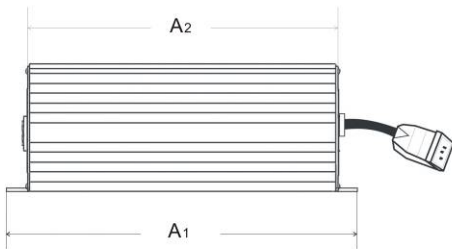

Dimension

A1:359mm A2:319mm B: 97mm C: 135mm

Caution Instructions

- **Only professional persons allowed to do below operation**
- Before assembly & maintenance, please make sure the power is cut off.
- Before connecting the cord, check the voltage is ok, check the cross section of cord is sufficient. Connect earthing cable before connecting other cables.
- This product must be equipped with right HPS and MH lamps as to get higher efficiency, safety and more luminance output.
- The product is for indoor use only.
- Suitable environmental temperature is about $-10\sim+40^{\circ}\text{C}$
- In order to avoid shaking, Digital Ballast should be fixed well. Any falling can cause damage or body hurt