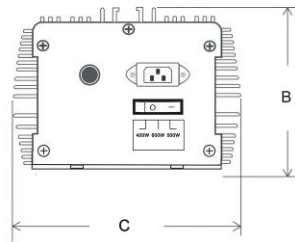

Dimension

A1:359mm A2:319mm B: 97mm C: 135mm

Caution Instructions

- **Only professional persons allowed to do below operation**
- Before assembly & maintenance, please make sure the power is cut off.
- Before connecting the cord, check the voltage is ok, check the cross section of cord is sufficient. Connect earthing cable before connecting other cables.
- This product must be equipped with right HPS and MH lamps as to get higher efficiency, safety and more luminance output.
- The product is for indoor use only.
- Suitable environmental temperature is about $-10\sim+40^{\circ}\text{C}$
- In order to avoid shaking, Digital Ballast should be fixed well. Any falling can cause damage or body hurt