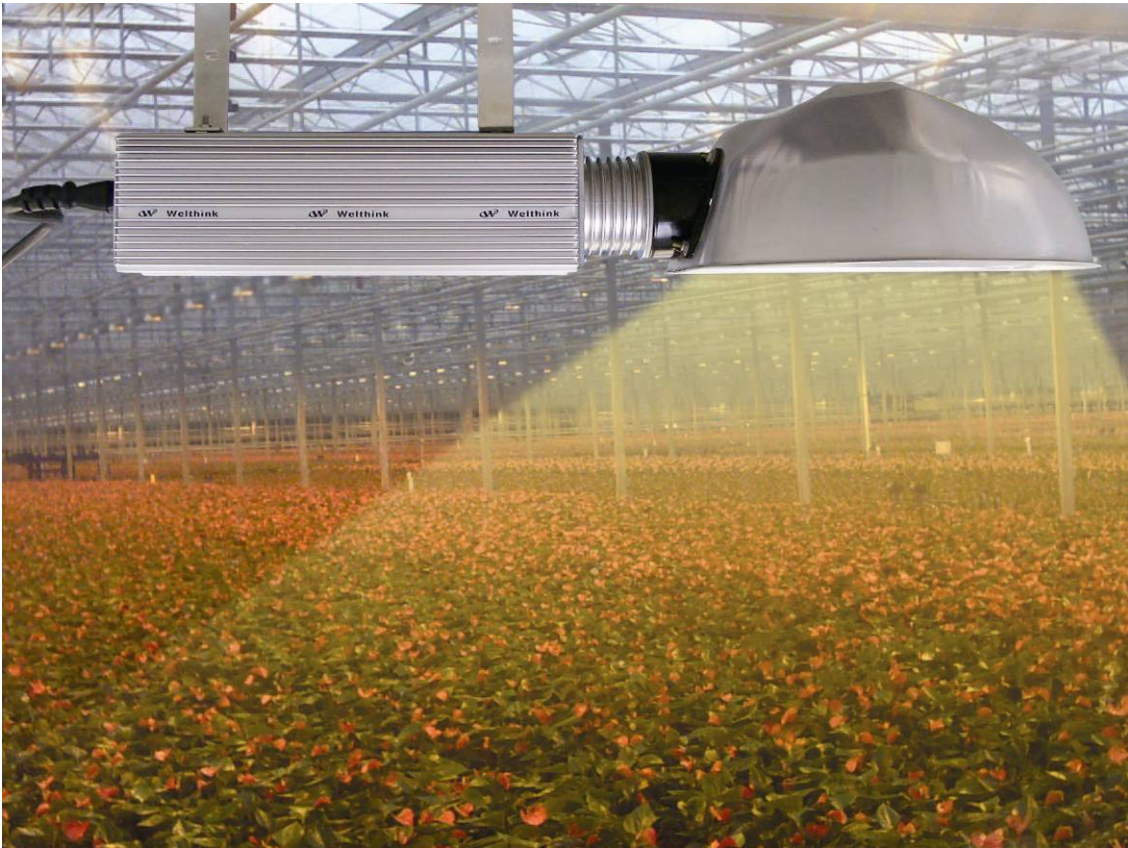

Welthink Lighting

Welthink reserves the right of final interpretation about this document.

Welthink Lighting