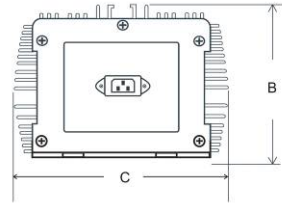

Suitable Bulbs

250W HPS/MH bulb of America and Europe standard

Electrical Performance

Data is based on operating a standard 250W MH/HPS lamp. Supply power is based on a typically commercial 230V/50Hz.

Model	Rating Voltage (V)	Input Power (W)	Input Current (A)	Power Factor	THD	Safety Voltage (V)	Lamp Power (W)
WEX230-250A For Hydroponic	230	270	1.18	≥ 0.98	$\leq 10\%$	190~264	250

Dimension

A:358mm B: 95mm C: 115mm

Caution Instructions

- **Only professional persons allowed to do below operation**
- Before assembly & maintenance, please make sure the power is cut off.
- Before connecting the cord, check the voltage is ok, check the cross section of cord is sufficient. Connect earthing cable before connecting other cables.
- This product must be equipped with right HPS and MH lamps as to get higher efficiency, safety and more luminance output.
- The product is for indoor use only.
- Suitable environmental temperature is about $-10\sim+40^{\circ}\text{C}$
- In order to avoid shaking, Digital Ballast should be fixed well. Any falling can cause damage or body hurt

Install connecting method (Height,Distance for reference only)

Welthink Lighting

Welthink reserves the right of final interpretation about this document.

Welthink Lighting