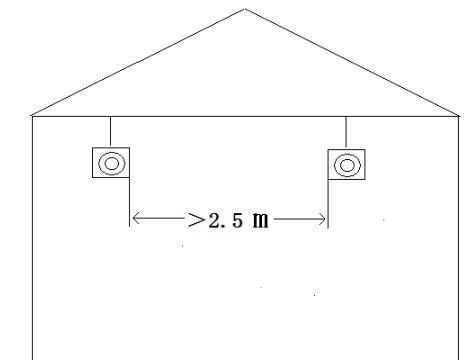

Dimension

A:358mm B: 95mm C: 115mm

Caution Instructions

- **Only professional persons allowed to do below operation**
- Before assembly & maintenance, please make sure the power is cut off.
- Before connecting the cord, check the voltage is ok, check the cross section of cord is sufficient. Connect earthing cable before connecting other cables.
- This product must be equipped with right HPS and MH lamps as to get higher efficiency, safety and more luminance output.
- The product is for indoor use only.
- Suitable environmental temperature is about $-10\sim+40^{\circ}\text{C}$
- In order to avoid shaking, Digital Ballast should be fixed well. Any falling can cause damage or body hurt

Install connecting method (Height,Distance for reference only)

Welthink Lighting

Welthink reserves the right of final interpretation about this document.

Welthink Lighting