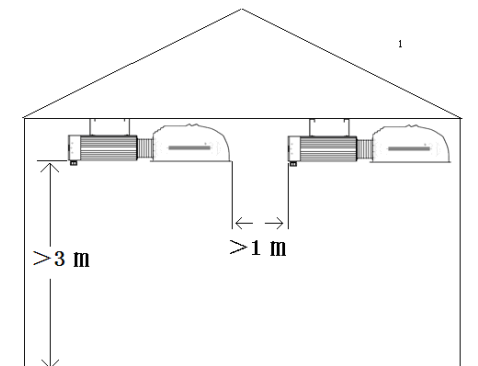

Dimension

A:358mm B: 95mm C: 115mm

Caution Instructions

- **Only professional persons allowed to do below operation**
- Before assembly & maintenance, please make sure the power is cut off.
- Before connecting the cord, check the voltage is ok, check the cross section of cord is sufficient. Connect earthing cable before connecting other cables.
- This product must be equipped with right HPS and MH lamps as to get higher efficiency, safety and more luminance output.
- The product is for indoor use only.
- Suitable environmental temperature is about $-10\sim+40^{\circ}\text{C}$
- In order to avoid shaking, Digital Ballast should be fixed well. Any falling can cause damage or body hurt

Install connecting method (Height,Distance for reference only)

Welthink Lighting

Welthink reserves the right of final interpretation about this document.

Welthink Lighting