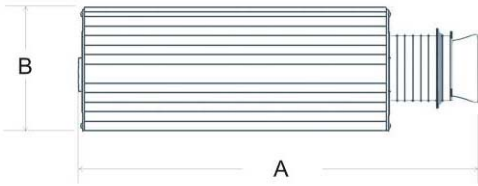

Dimension

A:358mm B: 95mm C: 115mm

Caution Instructions

- **Only professional persons allowed to do below operation**
- Before assembly & maintenance, please make sure the power is cut off.
- Before connecting the cord, check the voltage is ok, check the cross section of cord is sufficient. Connect earthing cable before connecting other cables.
- This product must be equipped with right HPS and MH lamps as to get higher efficiency, safety and more luminance output.
- The product is for indoor use only.
- Suitable environmental temperature is about $-10\sim+40^{\circ}\text{C}$
- In order to avoid shaking, Digital Ballast should be fixed well. Any falling can cause damage or body hurt