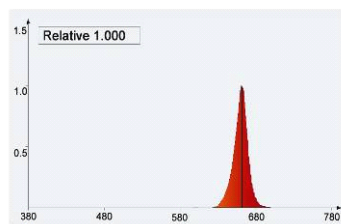

Performance

Item	Value	Item	Value
Voltage	120/240V 50/60 Hz	size	500×330×80mm
power	300W(300×1W)	packing	558×415×130mm
current	2.5~1.25A	N.W	7.5Kg
Color	Red/Blue/Red-blue	Working environment	-20~40℃
Wavelength	Red: 630 or 660nm Blue: 460nm	Storage condition	-40~85℃
Lifetime	50,000 hours	Height above plant	0.5~1.5m

460nm 630nm 660nm Spectrum

660nm

Dimension

A :500mm B :330mm C :80mm

Caution Instructions

- Before assembly & maintenance, please make sure the power is cut off.
- Before connecting the cord, check the voltage is ok,
- Do not put anything on the product,
- The product is for indoor use only.
- Don't use in dripping water or dripping irrigation place to avoid light damage.
- Suitable environmental temperature is about -10~+40℃
- Lamp should be fixed well. Any falling can cause damage or body hurt
- In order to decrease the dangerous rate, please do not disassemble by self. Any problem for quality, please sent it to local distributor