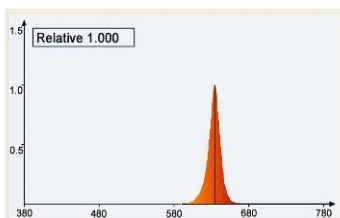

Performance

Item	Value	Item	Value
Voltage	120/240V 50/60 Hz	size	500×330×80mm
power	300W(300×1W)	packing	558×415×130mm
current	2.5~1.25A	N.W	7.5Kg
Color	Red/Blue/Red-blue	Working environment	-20~40℃
Wavelength	Red: 630 or 660nm Blue: 460nm	Storage condition	-40~85℃
Lifetime	50,000 hours	Height above plant	0.5~1.5m

460nm 630nm 660nm Spectrum

630nm

Dimension

A :500mm B :330mm C :80mm

Caution Instructions

- Before assembly & maintenance, please make sure the power is cut off.
- Before connecting the cord, check the voltage is ok,
- Do not put anything on the product,
- The product is for indoor use only.
- Don't use in dripping water or dripping irrigation place to avoid light damage.
- Suitable environmental temperature is about -10~+40℃
- Lamp should be fixed well. Any falling can cause damage or body hurt
- In order to decrease the dangerous rate, please do not disassemble by self. Any problem for quality, please sent it to local distributor