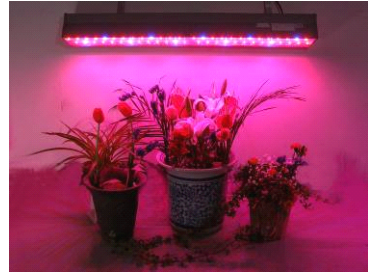

Welthink Lighting

Welthink reserves the right of final interpretation about this document.

Welthink Lighting