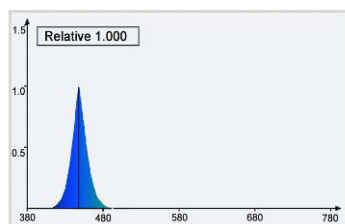

Performance

Item	Value	Item	Value
Voltage	120/240V 50/60 Hz	size	500×330×80mm
power	300W(300×1W)	packing	558×415×130mm
current	2.5~1.25A	N.W	7.5Kg
Color	Red/Blue/Red-blue	Working environment	-20~40℃
Wavelength	Red: 630 or 660nm Blue: 460nm	Storage condition	-40~85℃
Lifetime	50,000 hours	Height above plant	0.5~1.5m

460nm 630nm 660nm Spectrum

460nm