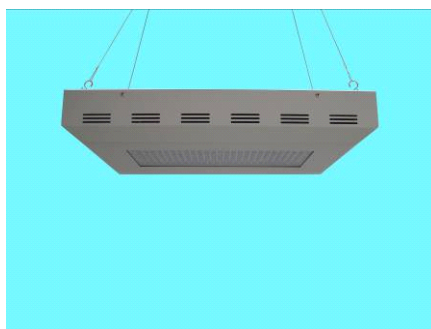

## WEX-P300 LED Grow Lighting

110~240V 300W LED Grow Lighting

1W × 300pcs LED

Wavelength: Red 630 or 660nm; Blue 460nm

Color: Red or Blue or Red-Blue (ratio can be customized)

Suitable height above plant: 0.5~1.5m

### Used in these fields:

**Greenhouse Lighting**

**Hydroponics Lighting**

### Features

- LED grow light is newest technology in plant growth;
- It saves 80% energy compared to HPS or MH light
- Built-in switching mode power, no need outside ballast or driver, convenient to use
- Easy to install and use, plug into the electric outlet(120/230Vac) directly
- Promote the plants growth,budding, flowering
- About 90% light of LED can be absorbed by plant, but only 10% light of HPS or MH absorbed
- Less heat ,Reduce grow room temperature 10~15°C compared to HPS or MH light
- 120 degree wide beam angle
- 3 years warranty

## Performance

Item	Value	Item	Value
Voltage	120/240V 50/60 Hz	size	500×330×80mm
power	300W(300×1W)	packing	558×415×130mm
current	2.5~1.25A	N.W	7.5Kg
Color	Red/Blue/Red-blue	Working environment	-20~40℃
Wavelength	Red: 630 or 660nm Blue: 460nm	Storage condition	-40~85℃
Lifetime	50,000 hours	Height above plant	0.5~1.5m