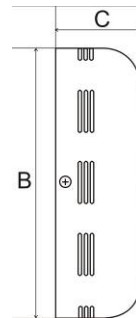

Performance

Item	Value	Item	Value
Voltage	120/240V 50/60 Hz	size	∅ 270×60mm
power	90W(90×1W)	packing	315×315×130mm
current	0.5~0.8A	N.W	2.4Kg
Color	Red/Blue/Red-blue	Working environment	-20~40℃
Wavelength	Red: 630 or 660nm Blue: 460nm	Storage condition	-40~85℃
Lifetime	50,000 hours	Height above plant	0.5~1.5m

460nm 630nm 660nm Spectrum

460nm

630nm

660nm

Dimension

B :270mm C:60mm

Caution Instructions

- Before assembly & maintenance, please make sure the power is cut off.
 - Before connecting the cord, check the voltage is ok,
 - Do not put anything on the product,
 - The product is for indoor use only.
 - Don't use in dripping water or dripping irrigation place to avoid light damage.
 - Suitable environmental temperature is about -10~+40℃
 - Lamp should be fixed well. Any falling can cause damage or body hurt
 - In order to decrease the dangerous rate, please do not disassemble by self.
- Any problem for quality, please sent it to local distributor