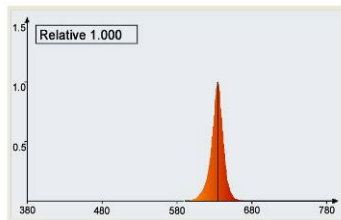

Performance

Item	Value	Item	Value
Voltage	120/240V 50/60 Hz	size	∅ 270×60mm
power	90W(90×1W)	packing	315×315×130mm
current	0.5~0.8A	N.W	2.4Kg
Color	Red/Blue/Red-blue	Working environment	-20~40℃
Wavelength	Red: 630 or 660nm Blue: 460nm	Storage condition	-40~85℃
Lifetime	50,000 hours	Height above plant	0.5~1.5m

460nm 630nm 660nm Spectrum

630nm

Dimension

B :270mm C:60mm

Caution Instructions

1. Before assembly & maintenance, please make sure the power is cut off.
   - Before connecting the cord, check the voltage is ok,
   - Do not put anything on the product,
   - The product is for indoor use only.
   - Don't use in dripping water or dripping irrigation place to avoid light damage.
   - Suitable environmental temperature is about -10~+40℃
   - Lamp should be fixed well. Any falling can cause damage or body hurt
   - In order to decrease the dangerous rate, please do not disassemble by self.
2. Any problem for quality, please sent it to local distributor