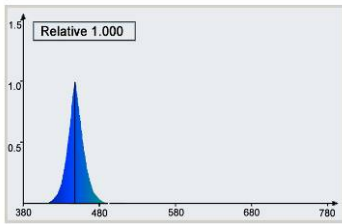

Performance

Item	Value	Item	Value
Voltage	120/240V 50/60 Hz	size	∅ 270×60mm
power	90W(90×1W)	packing	315×315×130mm
current	0.5~0.8A	N.W	2.4Kg
Color	Red/Blue/Red-blue	Working environment	-20~40℃
Wavelength	Red: 630 or 660nm Blue: 460nm	Storage condition	-40~85℃
Lifetime	50,000 hours	Height above plant	0.5~1.5m

460nm 630nm 660nm Spectrum

460nm