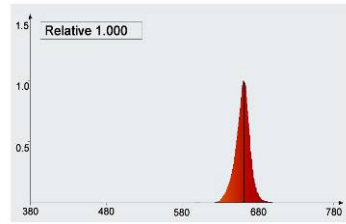

Performance

Item	Value	Item	Value
Voltage	120/240V 50/60 Hz	size	∅ 270×60mm
power	90W(90×1W)	packing	315×315×130mm
current	0.5~0.8A	N.W	2.4Kg
Color	Red/Blue/Red-blue	Working environment	-20~40℃
Wavelength	Red: 630 or 660nm Blue: 460nm	Storage condition	-40~85℃
Lifetime	50,000 hours	Height above plant	0.5~1.5m

460nm 630nm 660nm Spectrum

660nm

Dimension

B :270mm C:60mm

Caution Instructions

1. Before assembly & maintenance, please make sure the power is cut off.
   - Before connecting the cord, check the voltage is ok,
   - Do not put anything on the product,
   - The product is for indoor use only.
   - Don't use in dripping water or dripping irrigation place to avoid light damage.
   - Suitable environmental temperature is about -10~+40℃
   - Lamp should be fixed well. Any falling can cause damage or body hurt
   - In order to decrease the dangerous rate, please do not disassemble by self.
2. Any problem for quality, please sent it to local distributor